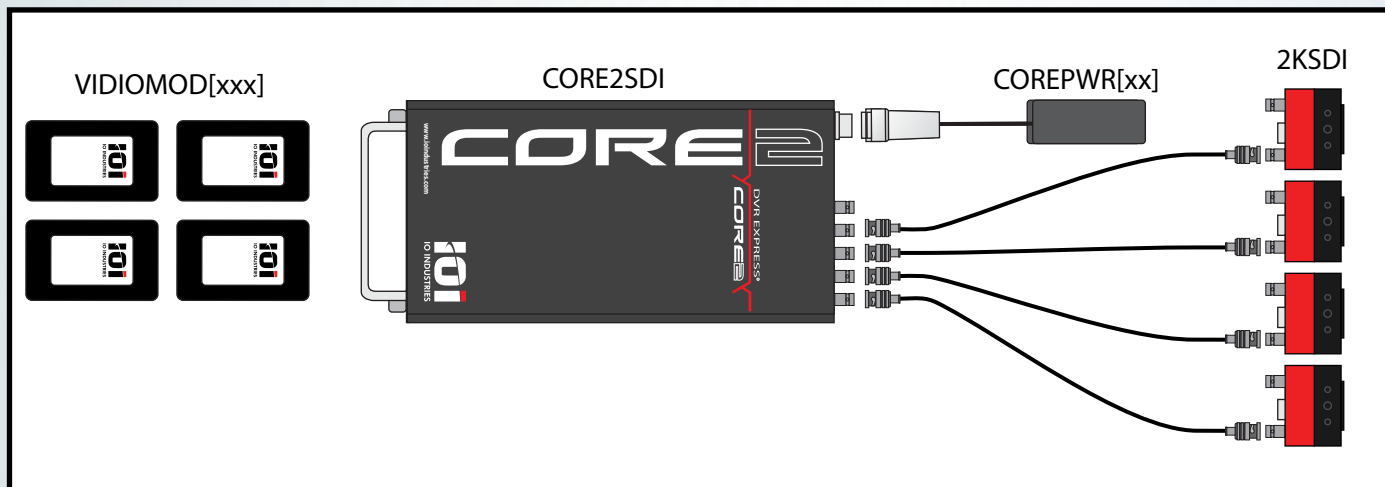

DVR EXPRESS®

CORE2

+ Flare™

Standard-Rate Video Recording Kit with Four 2KSDI Cameras

Example Configurations:

Per-Camera Record Duration at Max. Frame Rate per Installed Storage (hh:mm, 10-bit)						
Format	Details (@fps)	4x240GB	4x480GB	4x960GB	4x1920GB	4x3840GB
2Kp60	2048x1080 @ 60	:11	:23	:47	1:35	3:10
1080p60	1920x1080 @ 60	:12	:25	:50	1:41	3:23
1080p50	1920x1080 @ 50	:15	:30	1:01	2:02	4:04
1080i60	1920x1080 @ 30	:25	:50	1:41	3:23	6:47
1080i50	1920x1080 @ 25	:30	1:01	2:02	4:04	8:08
1080p30	1920x1080 @ 30	:25	:50	1:41	3:23	6:47
1080p25	1920x1080 @ 25	:30	1:01	2:02	4:04	8:08
1080p23	1920x1080 @ 23.98	:31	1:03	2:07	4:14	8:29
720p60	1280x720 @ 60	:28	:57	1:54	3:49	7:38
720p50	1280x720 @ 50	:34	1:08	2:17	4:35	9:10

IOI Parts Required:

- 1x DVR (Core2SDI)
- 4x VidIO Drive Modules (VIDIOMOD[xxx])
- 1x AC Power Adapter (COREPWR[xx])
- 4x Camera (2KSDI)

Optional **IOI** Parts:

- 1x Auxiliary I/O Breakout Cable (CABCORETRIG)
- 1x Download Module Kit (COREDMKIT4)

Other Parts Required:

- 4x Lens, C-mount, 2/3" format
- 4x SDI cable, up to 100m
- 1x DVR Control PC

Visit us at: www.ioindustries.com
 15940 Robin's Hill Road
 London, Ontario, Canada, N5V 0A4
 Tel: +1 519 663 9570
 Email: sales@ioindustries.com